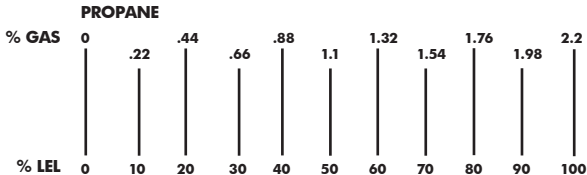

PERCENT GAS / PERCENT LEL CONVERSION CHART

METHANE / NATURAL GAS

Chart courtesy of SENSIT TECHNOLOGIES • Valparaiso, IN 46383
(219) 465-2700 • www.gasleaksensors.com

PERCENT GAS / PERCENT LEL CONVERSION CHART