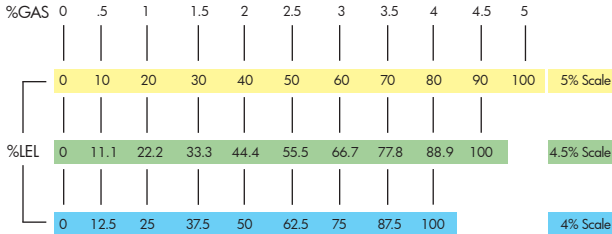

PERCENT GAS / PERCENT LEL CONVERSION CHART

METHANE / NATURAL GAS

Chart courtesy of SENSIT TECHNOLOGIES • Valparaiso, IN 46383
(219) 465-2700 • www.gasleaksensors.com

PERCENT GAS / PERCENT LEL CONVERSION CHART