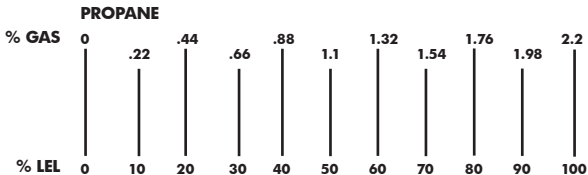

PERCENT GAS / PERCENT LEL CONVERSION CHART

METHANE / NATURAL GAS

%GAS	0	.5	1	1.5	2	2.5	3	3.5	4	4.5	5	
	0	10	20	30	40	50	60	70	80	90	100	5% Scale
%LEL	0	11.1	22.2	33.3	44.4	55.5	66.7	77.8	88.9	100		4.5% Scale
	0	12.5	25	37.5	50	62.5	75	87.5	100			4% Scale

Chart courtesy of SENSIT TECHNOLOGIES • Valparaiso, IN 46383
(219) 465-2700 • www.GasLeakSensors.com

PERCENT GAS / PERCENT LEL CONVERSION CHART

Chart courtesy of SENSIT TECHNOLOGIES • Valparaiso, IN 46383
(219) 465-2700 • www.GasLeakSensors.com