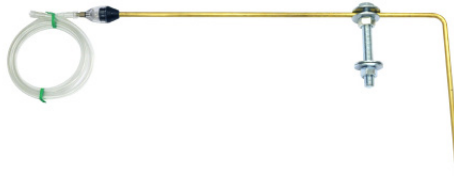

Flange Purge Probe
Part # 883-00105

**For additional parts not shown,
contact customer service.**